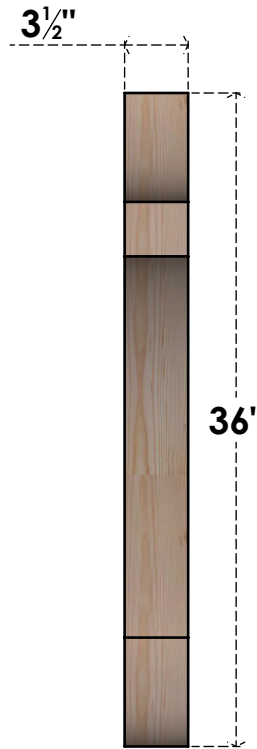

BRC04X30X36OLY00SDF

3 1/2"W X 30"D X 36"H OLYMPIC SMOOTH BRACE, DOUGLAS FIR

SIDE

FRONT

EKENA MILLWORK
 2300 WEST MAIN ST.
 CLARKSVILLE, TX 75426
 TOLL FREE: 866-607-0453
 WWW.EKENAMILLWORK.COM

NOTES

1. INSTALLATION TO BE COMPLETED IN ACCORDANCE WITH MANUFACTURER'S SPECIFICATIONS.
2. DRAWING MAY NOT BE TO SCALE
3. THIS DRAWING IS INTENDED FOR DESIGN AND PLANNING PURPOSES ONLY.
4. ALL INFORMATION CONTAINED HEREIN WAS CURRENT AT THE TIME OF DEVELOPMENT BUT MUST BE REVIEWED AND APPROVED BY THE PRODUCT MANUFACTURER TO BE CONSIDERED ACCURATE.
5. PRODUCTS ARE NOT KILN DRIED. THIS ITEM IS UNIQUE AND WILL CONTAIN THE NATURAL VARIATIONS THAT THE WOOD SPECIES OFFERS. THIS MAY RESULT IN VARIATIONS UP TO 1/4"