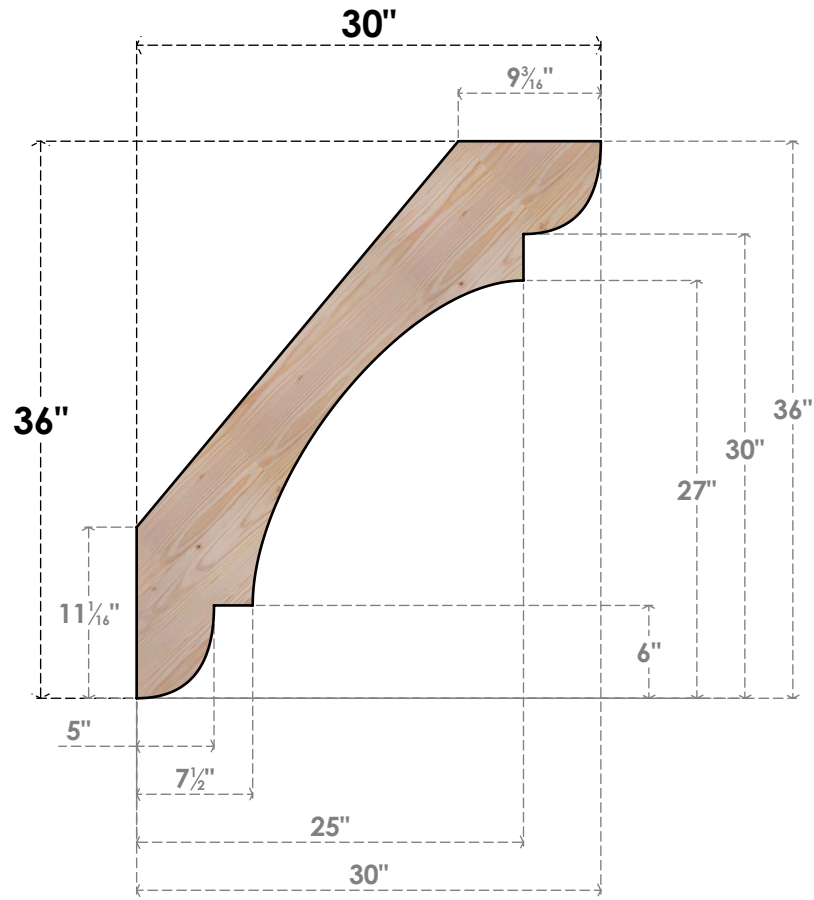

BRC04X30X36OLY00SDF

3 1/2"W X 30"D X 36"H OLYMPIC SMOOTH BRACE, DOUGLAS FIR

SIDE

FRONT

EKENA MILLWORK
 2300 WEST MAIN ST.
 CLARKSVILLE, TX 75426
 TOLL FREE: 866-607-0453
 WWW.EKENAMILLWORK.COM

NOTES

1. INSTALLATION TO BE COMPLETED IN ACCORDANCE WITH MANUFACTURER'S SPECIFICATIONS.
2. DRAWING MAY NOT BE TO SCALE
3. THIS DRAWING IS INTENDED FOR DESIGN AND PLANNING PURPOSES ONLY.
4. ALL INFORMATION CONTAINED HEREIN WAS CURRENT AT THE TIME OF DEVELOPMENT BUT MUST BE REVIEWED AND APPROVED BY THE PRODUCT MANUFACTURER TO BE CONSIDERED ACCURATE.
5. PRODUCTS ARE NOT KILN DRIED. THIS ITEM IS UNIQUE AND WILL CONTAIN THE NATURAL VARIATIONS THAT THE WOOD SPECIES OFFERS. THIS MAY RESULT IN VARIATIONS UP TO 1/4"